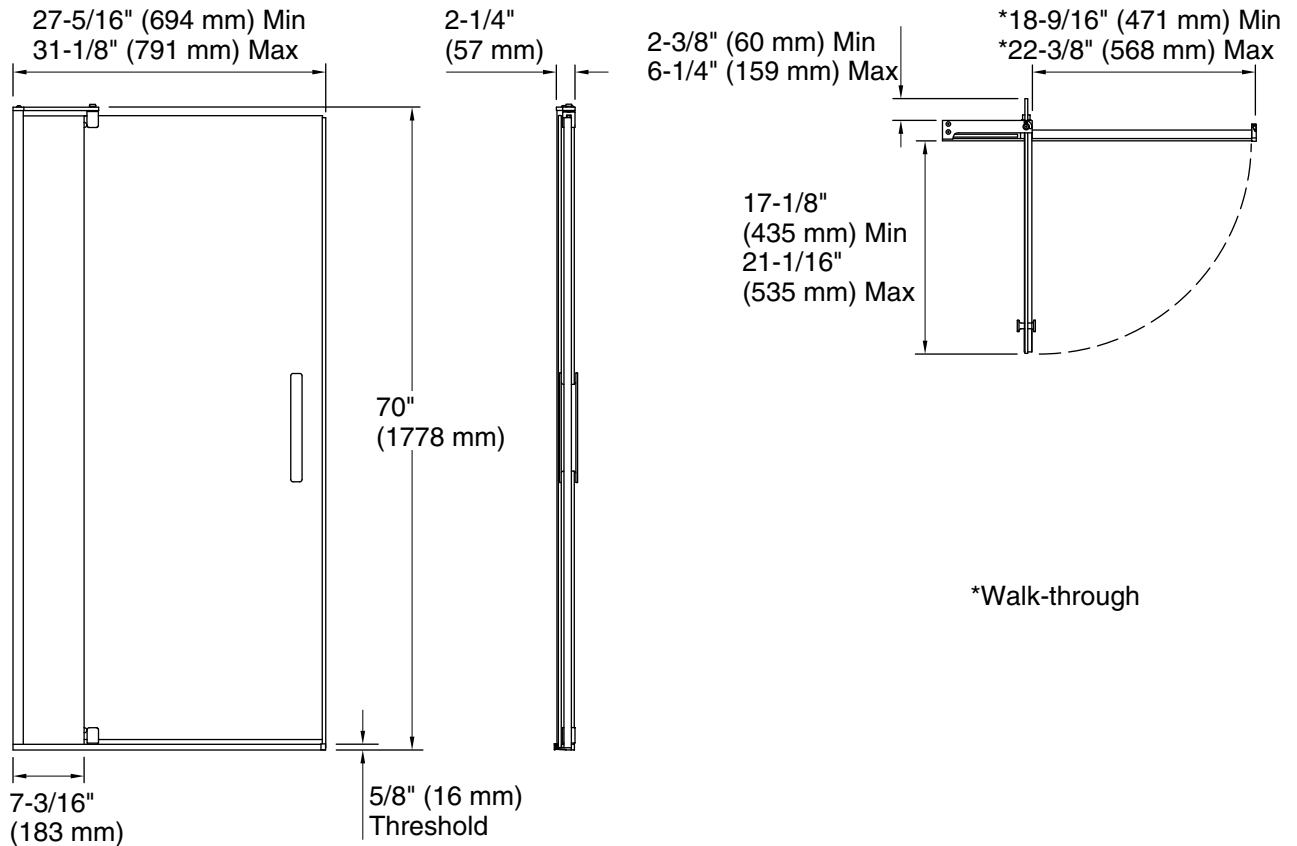

Technical Information

All product dimensions are nominal.

Installation type:	For shower base installation
Opening style:	Pivot
Opening Width - Min:	27-5/16" (694 mm)
Opening Width - Max:	31-1/8" (791 mm)
Walk-through - Min:	18-9/16" (471 mm)
Walk-through - Max:	22-3/8" (568 mm)
Base-To-Wall Radius - Max:	3/8" (10 mm)
Glass thickness:	1/4" (6 mm)
Glass coating:	CleanCoat®

Notes

Install this product according to the installation guide.

Strike jamb is made of clear plastic and may not cover existing shower door holes.

NOTICE: The vertical opening should be a minimum of 74" (1880 mm) to allow clearance for installation.